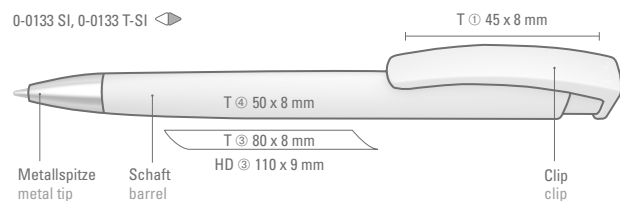

0-0133 SI, 0-0133 T-SI ◊