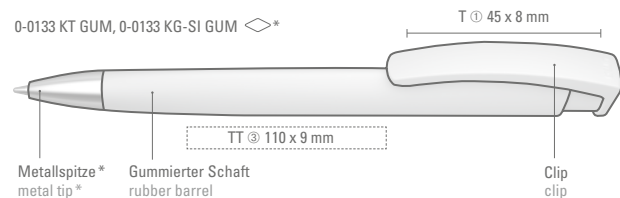

0-0133 KT GUM, 0-0133 KG-SI GUM ◊*