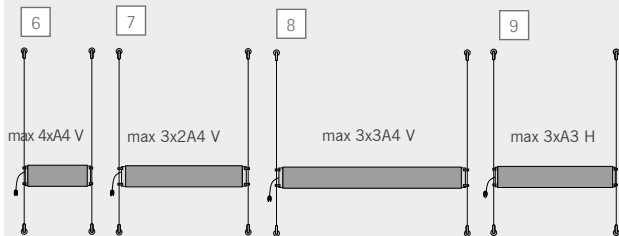

trasformatore kit: 4pz supporti per cavo, cavo d'acciaio 1x5m, spina, trasformatore in contenitore alluminio color argento con fissaggi per cavo, per montaggio libero su cavo

transformator kit: 4st. seilhalter, 1x5m stahlseil, netzstecker, transformator in silber eloxiertem aluminium-container mit seilhalter, am seil in beliebiger höhe zu befestigen

transformator kit: 4pcs cable support, 1x5m steel cable, power plug, transformer in silver anodized aluminium containers with cable support, can be mounted at will to the cable

* non combinabile con 2A4 | nicht kombinierbar mit 2A4 | cannot be combined with 2A4

B fly shine

1	YSEP1A4V	fly shine panel 1 A4 V, 1pc
2	YSEP2A4V	fly shine panel 2 A4 V, 1pc
3	YSEP3A4V	fly shine panel 3 A4 V, 1pc
4	YSEP1A3H	fly shine panel 1 A3 H, 1pc
5	YSEP700500*	fly shine panel 700x500mm, 1pc
6	YSETKA4V	flyshine transformator kit A4 V, 1pc
7	YSETK2A4V	fly shine transformator kit 2x A4 V, 1pc
8	YSETK3A4V	fly shine transformator kit 3x A4 V, 1pc
9	YSETKA3H	fly shine transformator kit A3 H, 1pc
10	YSETK700500	fly shine transformator kit 700x500, 1pc
11	YSES4X1A4V	fly shine set 4x1 A4 V, 1pc
12	YSES3X2A4V	fly shine set 3x2 A4 V, 1pc
13	YSES3X3A4V	fly shine set 3x3 A4 V, 1pc
14	YSES3XA3H	fly shine set 3x1 A3 H, 1pc

* altezza x larghezza | höhe x breite | height x width