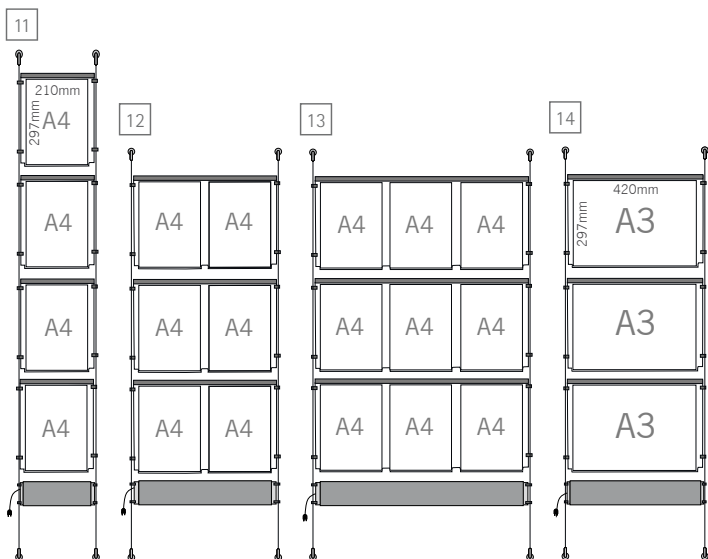

set completi: 4pz fissaggi a parete o soffitto, cavo d'acciaio 1x5m, fissaggio laterale, trasformatore, spina, tasche porta poster monofacciale in acrilico trasparente, coperchio led e contenitore trasformatore in alluminio anodizzato color argento satinato

komplettsatz: 4st. seilhalter für wand und decke, 1x5m stahlseil, paneelhalter, transformator, netzstecker, einseitige, led-beleuchtete postertaschen aus transparentem acryl, led-abdeckung und transformator in silber eloxiertem aluminium

complete sets: 4pcs wall or ceiling supports, 1x5m steel cable, panel supports, transformer, power plug, single side, led-illuminated poster pockets made of transparent acrylic, led-cover and transformator container in silver anodized aluminium