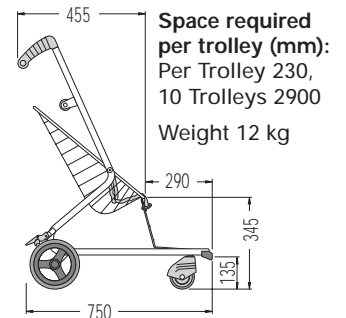

Umbrella/flag rod

Uniloc coin deposit system

**kiddo**

Bag hanger or adapter for Uniloc coin deposit system.

① Design: Blue / Red

② Design: Red / Blue

Kiddo	Accessories			
	Shopping net, blue with mounting	Umbrella, red with mounting	Uniloc coin deposit system	Flag rod
Order no.	Order no.	Order no.	Order no.	Order no.
05.55 600.95	00.15 587.00	on request	01.80 010.00 please state coin denomination requ.	05.15 602.76 Flag not printed

Please quote colour required when ordering.

Design: ① Blue/ Red ② Red / Blue ③ Blue ④ Red

Space required per trolley (mm):  
Per Trolley 230,  
10 Trolleys 2900  
Weight 12 kg

**Design**

Sturdy flat oval tube construction with bag hanger and integrated bumper. Ergonomically shaped plastic handle ears, handle tube-Ø 35 mm. Seat basket with transparent PVC seat, three point safety belt with snap-in catch.