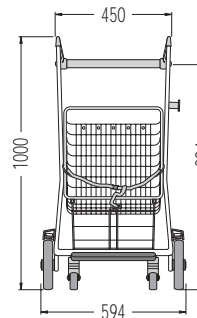

Umbrella/flag rod

Uniloc coin deposit system

**kiddo**

Bag hanger or adapter for Uniloc coin deposit system.

① Design: Blue / Red

② Design: Red / Blue

Kiddo	Accessories			
	Shopping net, blue with mounting	Umbrella, red with mounting	Uniloc coin deposit system	Flag rod
Order no.	Order no.	Order no.	Order no.	Order no.
05.55 600.95	00.15 587.00	on request	01.80 010.00 please state coin denomination requ.	05.15 602.76 Flag not printed

Please quote colour required when ordering.

Design: ① Blue/ Red ② Red / Blue ③ Blue ④ Red

Space required per trolley (mm):  
Per Trolley 230,  
10 Trolleys 2900  
Weight 12 kg

**Design**

Sturdy flat oval tube construction with bag hanger and integrated bumper. Ergonomically shaped plastic handle ears, handle tube-Ø 35 mm. Seat basket with transparent PVC seat, three point safety belt with snap-in catch.