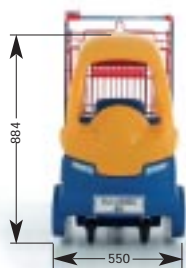

Castors:

4 original Wanzl castor wheels Ø 100 mm, rubber tread, 1 with brake
 5th wheel Ø 100 mm for easy and safe steering, rubber tread.
 For passenger conveyors, equipped with original Wanzl autowalk castors.

Dimensions (mm)

Fun Mobil 80 Basketvolume 80 litres

Fun Mobil 130 Basketvolume 130 litres

Advertising area 200 x 117 mm

Weight 34 kg

Weight 35 kg

Dimensions (mm)

Fun station