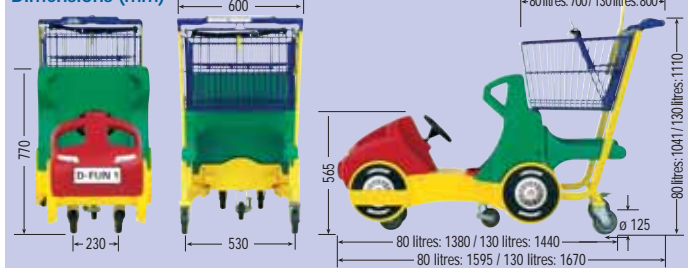

### Dimensions (mm)

Ordering section	Fun Cabrio 80	Fun Cabrio 130	
Order no.	05.03 843.95	05.03 860.95	
Basket volume (litres)	80	130	
Accessories			
	Advertising handle	01.47 689.00	01.47 689.00
	Child seat - goods compartment	Standard	Standard
	Safety belt for child seat	01.64 957.00	01.64 957.00
	Wanzl-Box „Classic“	01.70 580.00	01.70 580.00
	Wanzl-Promobox	01.00 026.00	01.00 026.00
	Bag hook	01.17 516.07	01.17 516.07
	Flag pole	01.52 884.75	01.52 884.75
	2nd wheel with brake	60.66 506.00	60.66 506.00