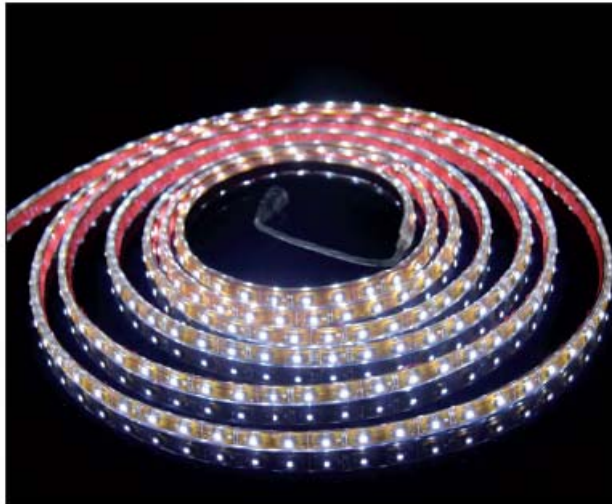

SE-nr. 34 04 62 63
Bank 4865-869565830

LED ribbon flex strip

LED Ribbon Flex Strip, 3528 Outdoor, Water Proof

3528 SMD LED Ribbon Flex Strip, Outdoor, Water Proof leveres med dobbeltklæb.

Fås i farverne: Natur hvid, Varm hvid og Rød