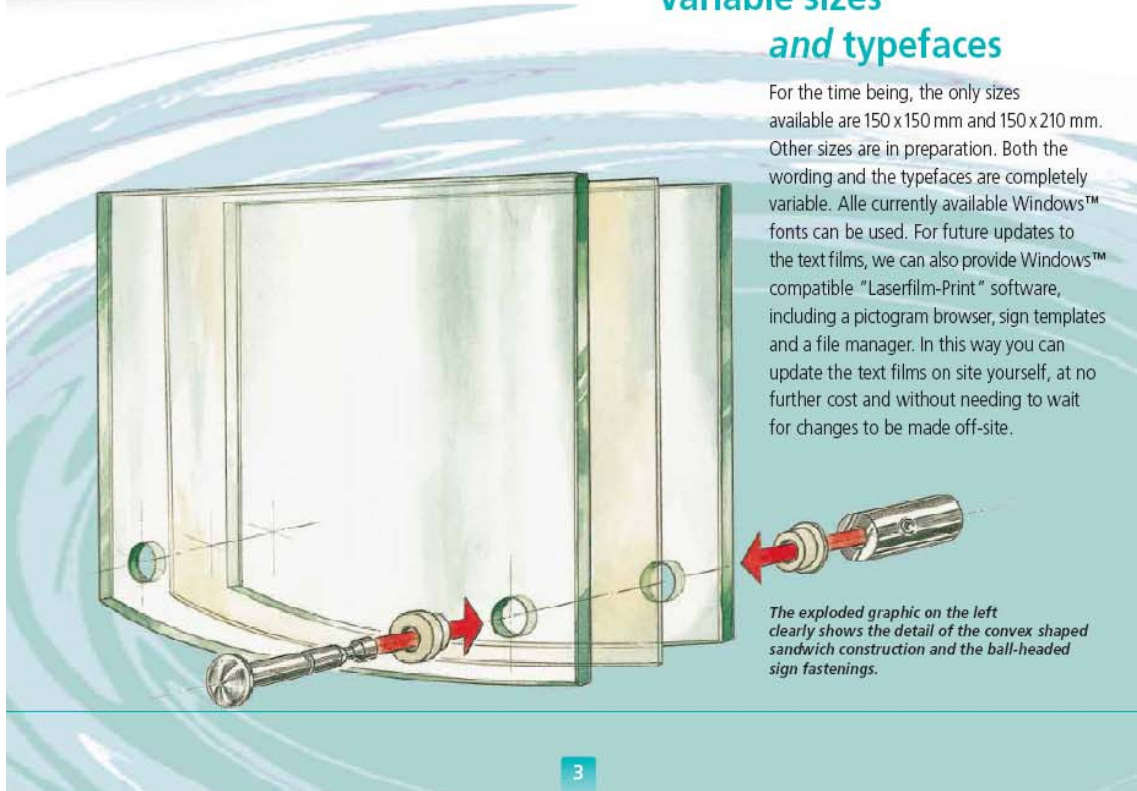

The exploded graphic on the left clearly shows the detail of the convex shaped sandwich construction and the ball-headed sign fastenings.

**Alt i beklædning, fodtøj, rengøringsartikler og sikkerhedsudstyr,
samt reklamegaver og strøartikler med tryk, broderi og gravering, efter opgave.
Skilte, bannere og bilreklamer efter tilbud.**

info@danskerhvervsbeklaedning.dk

www.danskerhvervsbeklaedning.dk

Vi kan lide at tro at vort koncept er skræddersyet til at dække Deres behov - skal vi gå efter mere?